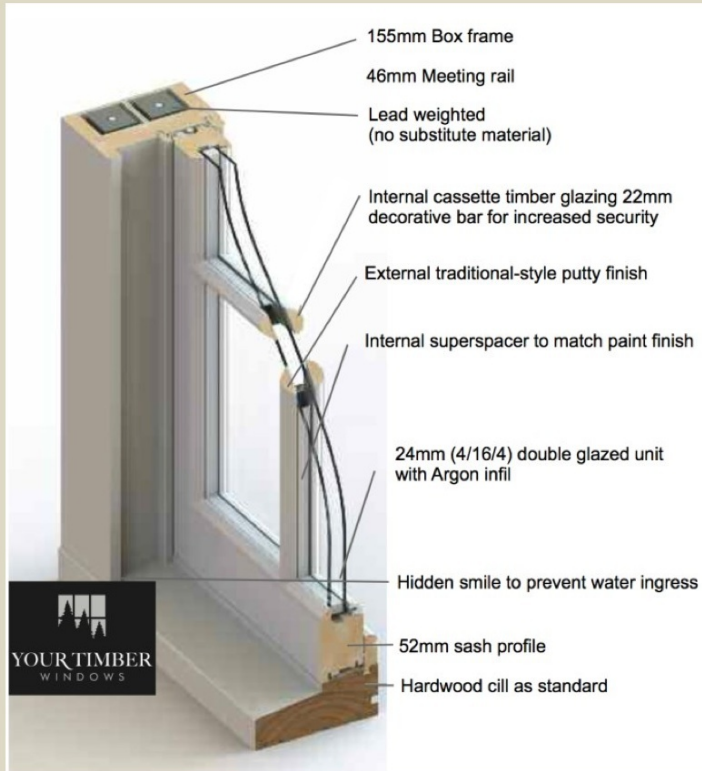

Specialists in Sash Windows in London and South East.

YOUR TIMBER WINDOWS LTD SPECIALIST SASH FEATURES

For over a decade, our highly skilled team of technicians with investment in industry leading machinery, software and traditional craftsmanship have enable us to offer a truly u

Your Timber WINDOWS **Traditional Box Sash** Range

Our traditional-style box sash delivers authentic unrivalled detailing and design which celebrate the original, whilst providing superb thermal and acoustic performance at market leading prices.