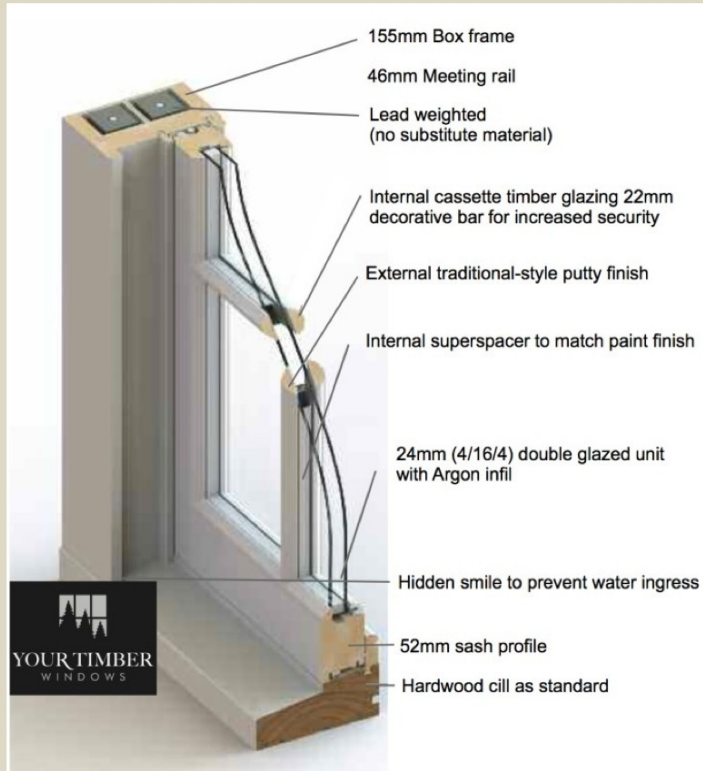

Specialists in Sash Windows in London and South East.

YOUR TIMBER WINDOWS LTD SPECIALIST SASH FEATURES

For over a decade, our highly skilled team of technicians with investment in industry leading machinery, software and traditional craftsmanship have enable us to offer a truly u

Your Timber WINDOWS **Traditional Box Sash** Range

Our traditional-style box sash delivers authentic unrivalled detailing and design which celebrate the original, whilst providing superb thermal and acoustic performance at market leading prices.