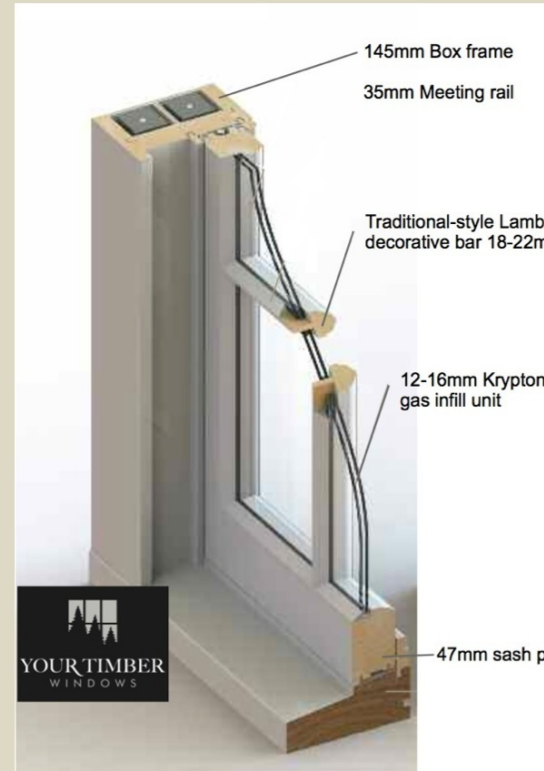

Your Timber WINDOWS **Heritage Slimline Box**

Our specialist experts in timber windows have pushed the design spec Heritage Slimline Range for more stringent planning areas or for those that almost replicates original period windows with double glazed units

Upgrade to our ☐ Heritage Slimline Box Sash free of charge when you order 5 or more sash windows in one order. ☐ Terms and conditions apply: offer for 24mm double glazed units with Heritage Slimline Sash features e.g. slimline meeting rail, lambs tongue decorative bars subject to final design specification for the project - please discuss with your assigned surveyor or project manager for full details. ☐ Quote W27 when obtaining quotation.